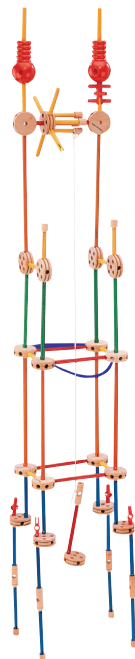

Airplane

Helicopter

Windmill

46 PIECE STARTER SET

Product and colors may vary.
© 2006 Hasbro. All Rights Reserved.
TM & ® denote U.S. Trademarks.
01531/54811/54809 P/N 657448000

**BUILD
BIG
FAST!**

Thank you for purchasing this TINKERTOY construction set. You and your children will enjoy the same creative play that millions have appreciated since 1913! For even larger structures, combine this set with other sets – the only limit to what you can build is your imagination!

WARNING:

CHOKING HAZARD-Small parts.
Not for children under 3 years.

AGE 3+

Airplane

Race Car

Tank

Working Elevator

Robot

102 PIECE JUMBO BUILDER SET

Guitar,
Microphone/
Stand

Monorail

Tractor/Cart

Space Shuttle

Swing Set

66 PIECE JUNIOR BUILDER SET